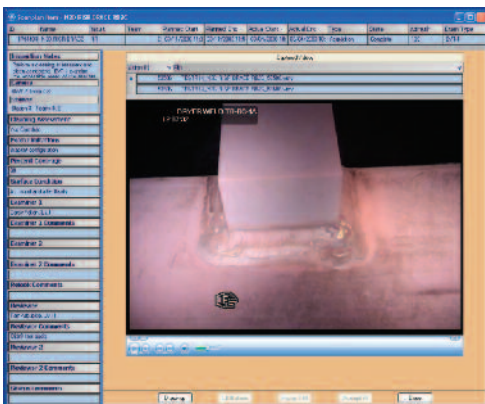

R-DATA: Digitized IVVI

Real-Time Data for Reduced Outage Time

GEH's new Remote Digitized Acquisition Transmission and Analysis (R-DATA) tool is a revolutionary advance over traditional methods of performing nuclear reactor internals inspections.

Instead of relying on conventional videocassette recorders to record images for analysis, R-DATA enhances the ability to capture, review, and provide status of In-Vessel Visual Inspections (IVVI) efficiently, rapidly, and accurately.

Digitized IVVI, through GEH's R-DATA technology, provides customer value through reduced outage time.

Benefits

- Reduces process lag time by up to 50 percent – 4 hours instead of 6-8 hours
- Improves outage management through faster problem identification and resolution
- Improves communication between inspectors and reviewers
- Reduces need for constant manual oversight, resulting in less exposure to the radiation environment
- Provides up-to-the-minute and accurate status reports

Features

- Advanced digital encoding technology
- Real-time digital video and communications between the refuel floor and a remote Level III reviewer, ready to assist with any problems, questions, or concerns
- Single, integrated network for simplified data transfer
- Robust, dependable hardware with built-in backup capabilities